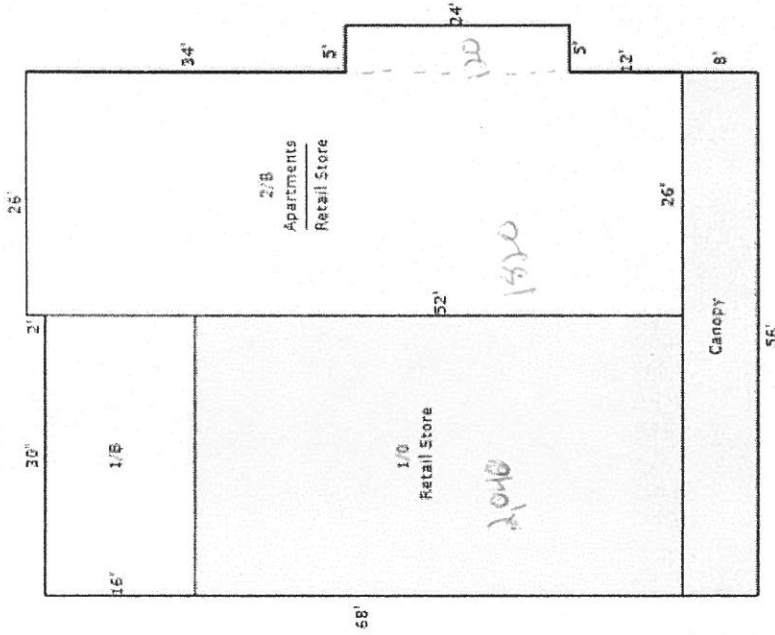

Actions
 Printable Version

Reports
 Homestead Application
 Value Notice

View Report Status **Go**

Item	Area
BAS:BASE	3,380
BMT:BASEMENT	2,420
UND:Undefined	1,940
CAN:CANOPY	448